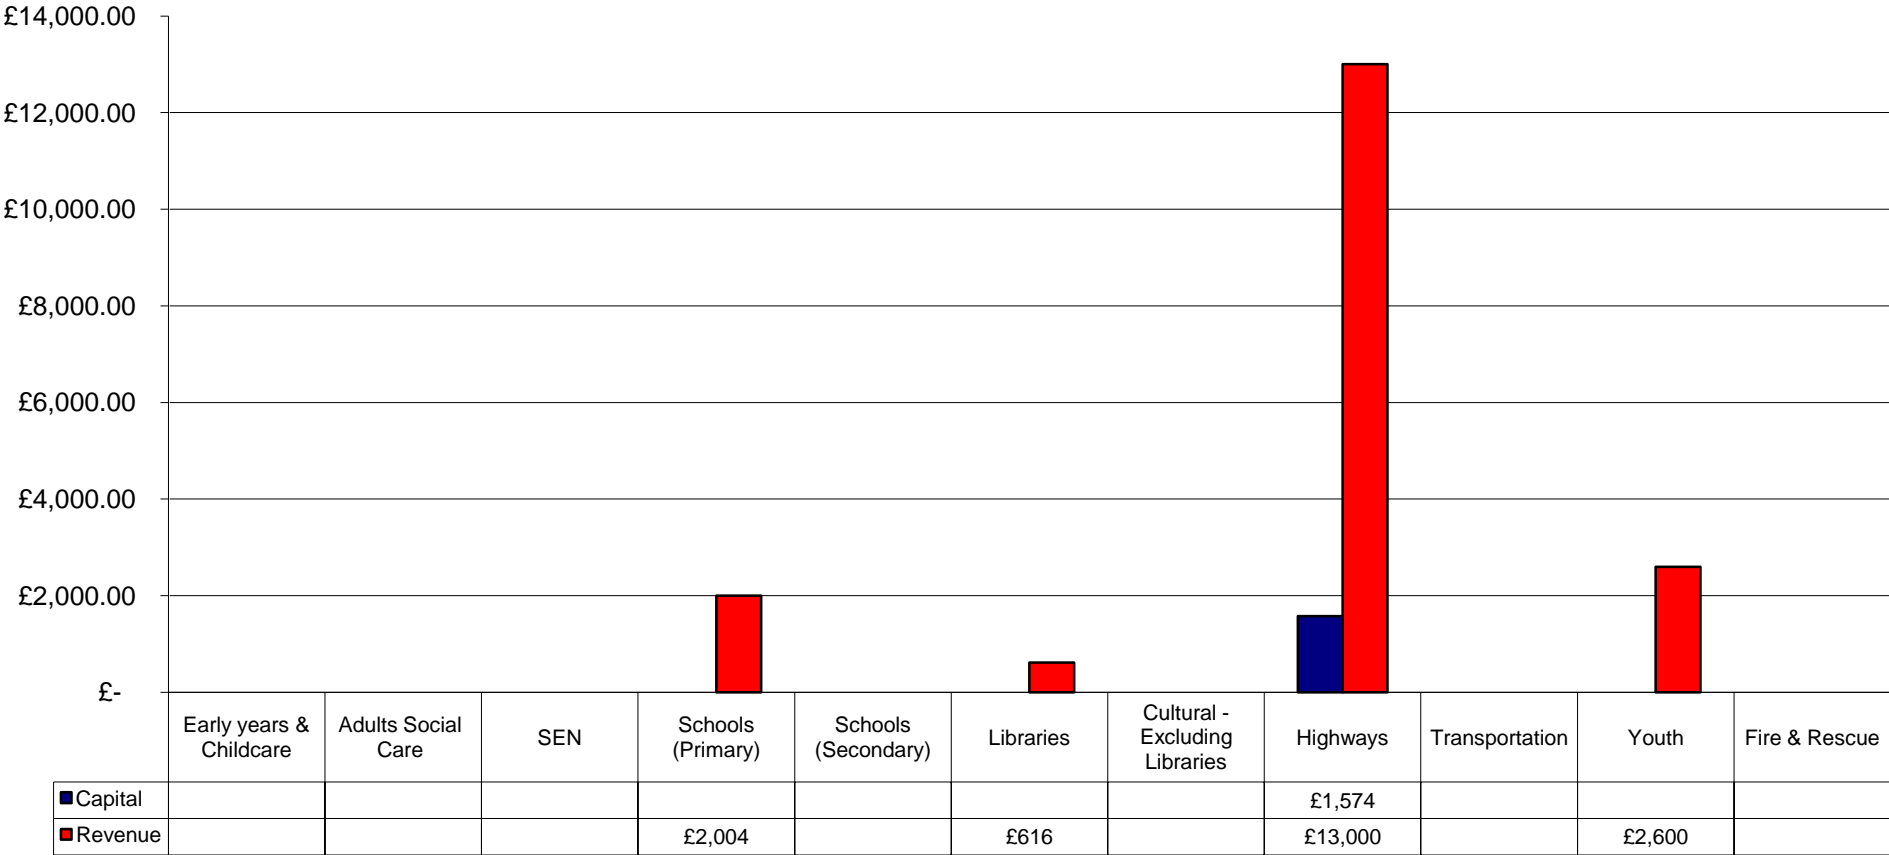

Surrey County Council's Local Committee (Surrey Heath) Total Allocations (To Surrey County Council Services) 2011/12

**Surrey County Council's Local Committee (Surrey Heath)
(To External Groups)
Total Allocations 2011/12**